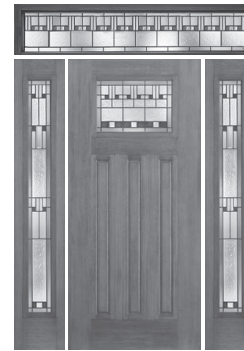

Entry Door Systems

Classic-Craft® American Style Collection™
3'0" w x 6'8" h door, 14" w x 6'8" h
sidelites and transom
Homeward™ glass, brushed nickel
MPLS* – Wide Decade handleset,
brushed nickel
Composite Adjustable Sill – mill finish
Stained Light Oak- both sides
MADGCCA211C-0214TR

Matching 4-block dentil shelf
MADGCCADS04260

Classic-Craft® Mahogany Collection™
3'0" w x 6'8" h door, 14" w x 6'8" h
sidelites and transom
Bella™ bronze water glass, black nickel
MPLS* – Wide Heirloom handleset,
oil-rubbed bronze
Composite Adjustable Sill – bronze finish
Stained Mahogany- both sides
MADGCCM310B-0214TR

Classic-Craft® Oak Collection™
3'0" h x 6'8" w door, 14" w x 6'8" h
sidelites and transom
Arcadia™ glass, brushed nickel
MPLS* – Wide Venture handleset,
brushed nickel
Composite Adjustable Sill – mill finish
Stained Natural Oak- both sides
MADGCC19C-0214TR

Matching 4-block dentil shelf
MADGCSB4BLK

Fiber-Classic® Oak Collection™
3'0" w x 6'8" h door, 14" w x 6'8" h
sidelites and transom
Falling Water™ glass, black nickel
MPLS* – Wide Ara handleset,
black nickel
Composite Adjustable Sill – bronze finish
Stained Light Oak- both sides
MADGFC902D-0214TR